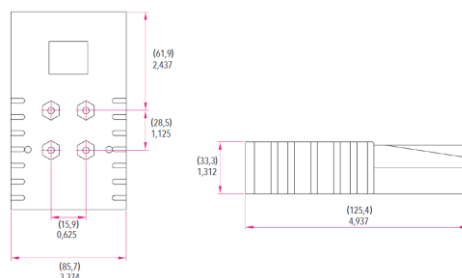

SRE 320

Connectors = Standard housing + wire contacts (set)					
Color	35 mm²	50 mm²	70 mm²	95 mm²	2/0 AWG
Red	on request	78340-00	78341-00	78342-00	78341-05
Gray	on request	78330-00	78331-00	78332-00	78331-05
Blue	78336-35	78335-00	78336-00	78337-00	78336-05
Black	78349-35	78349-00	78350-00	78351-00	78350-05
Yellow*	on request	78352-00	78353-00	78355-00	78353-05
Green	on request	78344-00	78345-00	78347-00	78345-05
Orange*	on request	78357-00	78358-00	78360-00	78358-05
Brown*	on request	78357-02	78358-02	78338-00	on request
Purple*	on request	on request	on request	on request	on request

*The housing is an original APP product

Standard housings		
Color	Ordering code	Description
Red	78151-00	Housing SRE 320 – Red
Gray	78149-00	Housing SRE 320 – Gray
Blue	78150-00	Housing SRE 320 – Blue
Black	78153-00	Housing SRE 320 – Black
Yellow*	78154-00	Housing SRE 320 – Yellow
Green	78152-00	Housing SRE 320 – Green
Orange*	78155-00	Housing SRE 320 – Orange
Brown*	78156-00	Housing SRE 320 – Brown
Purple*	78157-00	Housing SRE 320 – Purple

*The housing is an original APP product