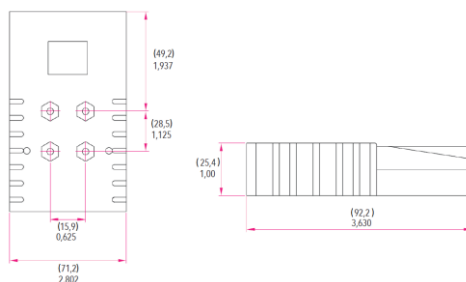

SRE 160

Connectors = Standard housing + wire contacts (set)					
Color	16 mm²	25 mm²	35 mm²	50 mm²	1/0 AWG
Red	78039-03	78035-00	78071-00	78036-00	78070-00
Gray	on request	78027-00	78051-00	78028-00	78050-00
Blue	on request	78029-00	78056-00	78030-00	78055-00
Black	78039-02	78039-00	78082-00	78040-00	78082-05
Yellow*	on request	78033-00	78066-00	78034-00	78065-00
Green	on request	78037-00	78081-00	78038-00	78080-00
Orange*	on request	78031-00	78061-00	78032-00	78060-00

*The housing is an original APP product

Standard housings		
Color	Ordering code	Description
Red	78024-00	Housing SRE 160 – Red
Gray	78020-00	Housing SRE 160 – Gray
Blue	78021-00	Housing SRE 160 – Blue
Black	78026-00	Housing SRE 160 – Black
Yellow*	78023-00	Housing SRE 160 – Yellow
Green	78025-00	Housing SRE 160 – Green
Orange*	78022-00	Housing SRE 160 – Orange

*The housing is an original APP product