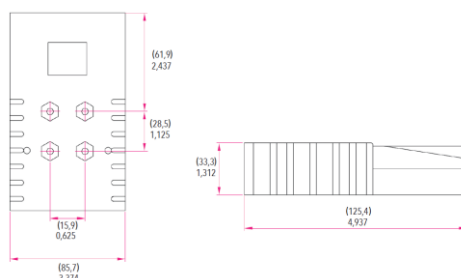

SRX 350

Connectors = Standard housing + wire contacts (set)			
Color	2/0 AWG	3/0 AWG	4/0 AWG
Red	78110-00	on request	on request
Gray	78100-00	on request	on request
Blue	78105-00	on request	on request
Black	78120-00	on request	on request
Yellow*	78125-00	on request	on request
Green	78115-00	on request	on request
Orange*	78130-00	on request	on request

*The housing is an original APP product

Standard housings		
Color	Ordering code	Description
Red	78143-00	Housing SRX 350 – Red
Gray	78141-00	Housing SRX 350 – Gray
Blue	78142-00	Housing SRX 350 – Blue
Black	78145-00	Housing SRX 350 – Black
Yellow*	78146-00	Housing SRX 350 – Yellow
Green	78144-00	Housing SRX 350 – Green
Orange*	78147-00	Housing SRX 350 – Orange

*The housing is an original APP product