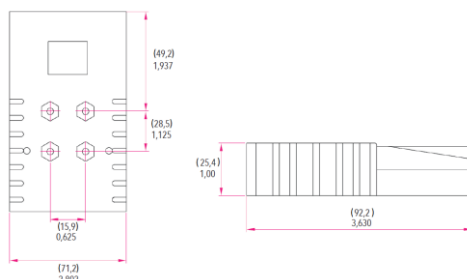

*The housing is an original APP product

Remarks:

-The SRX 175 housings have been replaced by the SRE 160 housings

-SRX 175 = SRE 160 with long sleeve

 **Silver plated wire contacts**

Section	Ordering code	Description
1/0 AWG	78280-00	Main Contact SRE 160/SRX 175 – 1/0 AWG (53,5 mm ²)