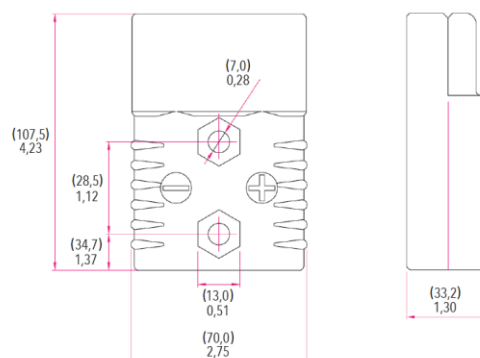

SR 350

Connectors = Standard housing + wire contacts (set)

Color	1/0 AWG	2/0 AWG	3/0 AWG	4/0 AWG
Gray	78299-00	78300-00	78301-00	on request
Red	78307-00	78308-00	78309-00	on request
Blue	78303-00	78304-00	78304-01	on request
Green	78316-01	78316-00	78317-00	on request

Standard housings

Color	Ordering code	Description
Gray	78135-00	Housing SR 350 – Gray
Red	78138-00	Housing SR 350 – Red
Blue	78136-00	Housing SR 350 – Blue
Green	78139-00	Housing SR 350 – Green