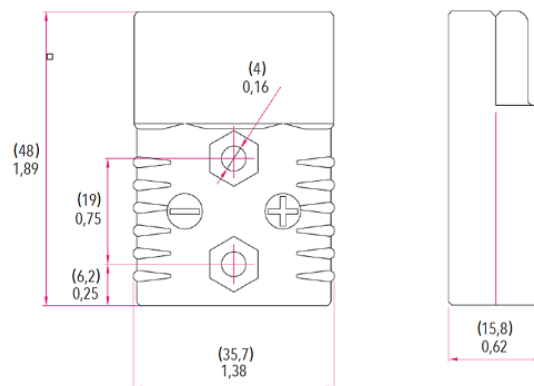

SR 50

Connectors = Standard housing + wire contacts (set)			
Color	12-10 AWG	8 AWG	6 AWG
Gray	78180-01	78180-02	78180-00
Red	78176-00	78176-01	78184-00
Black	78181-04	78181-05	78181-00

Standard housings		
Color	Ordering code	Description
Gray	78001-00	Housing SR 50 – Gray
Red	78002-00	Housing SR 50 – Red
Black	78003-00	Housing SR 50 – Black