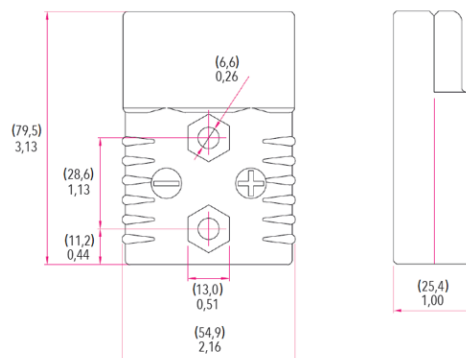

SR 175

Connectors = Standard housing + wire contacts (set)

Color	4 AWG	2 AWG	1/0 AWG
Gray	78220-01	78220-02	78220-00
Red	78234-00	78235-00	78236-00
Blue	78224-01	78224-02	78224-00
Yellow*	78230-00	78231-00	78232-00
Orange*	78229-00	78229-01	78228-00

*The housing is an original APP product

Standard housings

Color	Ordering code	Description
Gray	78004-00	Housing SR 175 – Gray
Red	78008-00	Housing SR 175 – Red
Blue	78005-00	Housing SR 175 – Blue
Yellow*	78007-00	Housing SR 175 – Yellow
Orange*	78006-00	Housing SR 175 – Orange

*The housing is an original APP product