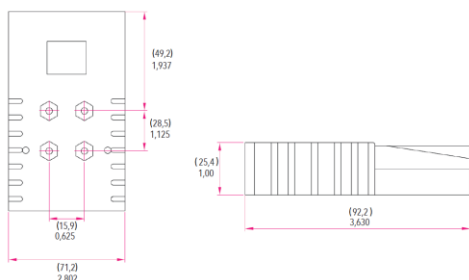

SRE 160

Connectors = Standard housing + wire contacts (set)					
Color	16 mm²	25 mm²	35 mm²	50 mm²	1/0 AWG
Red	78039-03	78035-00	78071-00	78036-00	78070-00
Gray	on request	78027-00	78051-00	78028-00	78050-00
Blue	on request	78029-00	78056-00	78030-00	78055-00
Black	78039-02	78039-00	78082-00	78040-00	78082-05
Yellow*	on request	78033-00	78066-00	78034-00	78065-00
Green	on request	78037-00	78081-00	78038-00	78080-00
Orange*	on request	78031-00	78061-00	78032-00	78060-00

*The housing is an original APP product

Standard housings		
Color	Ordering code	Description
Red	78024-00	Housing SRE 160 – Red
Gray	78020-00	Housing SRE 160 – Gray
Blue	78021-00	Housing SRE 160 – Blue
Black	78026-00	Housing SRE 160 – Black
Yellow*	78023-00	Housing SRE 160 – Yellow
Green	78025-00	Housing SRE 160 – Green
Orange*	78022-00	Housing SRE 160 – Orange

*The housing is an original APP product