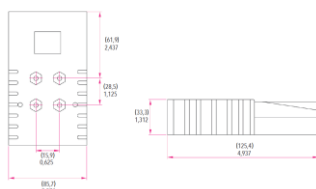

SRE 320

Connectors = Standard housing + wire contacts (set)					
Color	35 mm²	50 mm²	70 mm²	95 mm²	2/0 AWG
Red	on request	78340-00	78341-00	78342-00	78341-05
Gray	on request	78330-00	78331-00	78332-00	78331-05
Blue	78336-35	78335-00	78336-00	78337-00	78336-05
Black	78349-35	78349-00	78350-00	78351-00	78350-05
Yellow*	on request	78352-00	78353-00	78355-00	78353-05
Green	on request	78344-00	78345-00	78347-00	78345-05
Orange*	on request	78357-00	78358-00	78360-00	78358-05
Brown*	on request	78357-02	78358-02	78338-00	on request
Purple*	on request	on request	on request	on request	on request

*The housing is an original APP product

Standard housings		
Color	Ordering code	Description
Red	78151-00	Housing SRE 320 – Red
Gray	78149-00	Housing SRE 320 – Gray
Blue	78150-00	Housing SRE 320 – Blue
Black	78153-00	Housing SRE 320 – Black
Yellow*	78154-00	Housing SRE 320 – Yellow
Green	78152-00	Housing SRE 320 – Green
Orange*	78155-00	Housing SRE 320 – Orange
Brown*	78156-00	Housing SRE 320 – Brown
Purple*	78157-00	Housing SRE 320 – Purple

*The housing is an original APP product